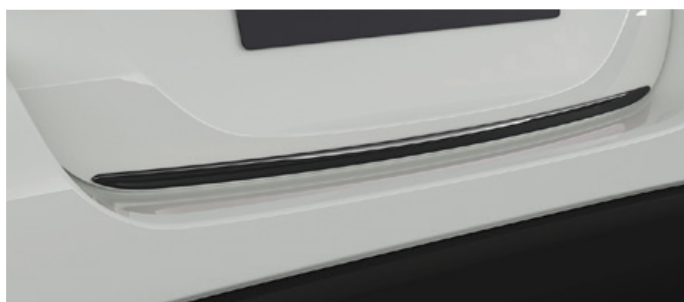

REAR GARNISH

A garnish in stylish black to add an extra element of style along the lower edge of your car's boot.