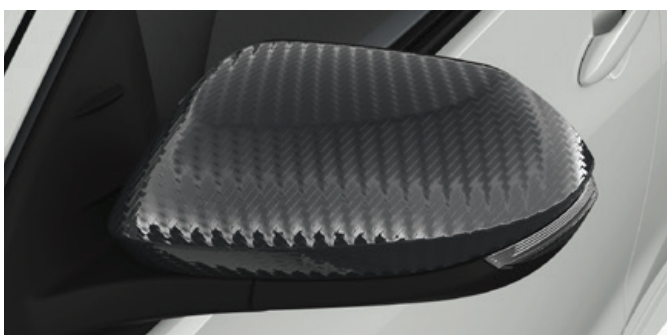

CARBON LOOK MIRROR COVERS

€220.00

Mirror covers in a carbon look add a styling element to the exterior of your Yaris and emphasise the unique character of your car. Also available in red for €99.00.