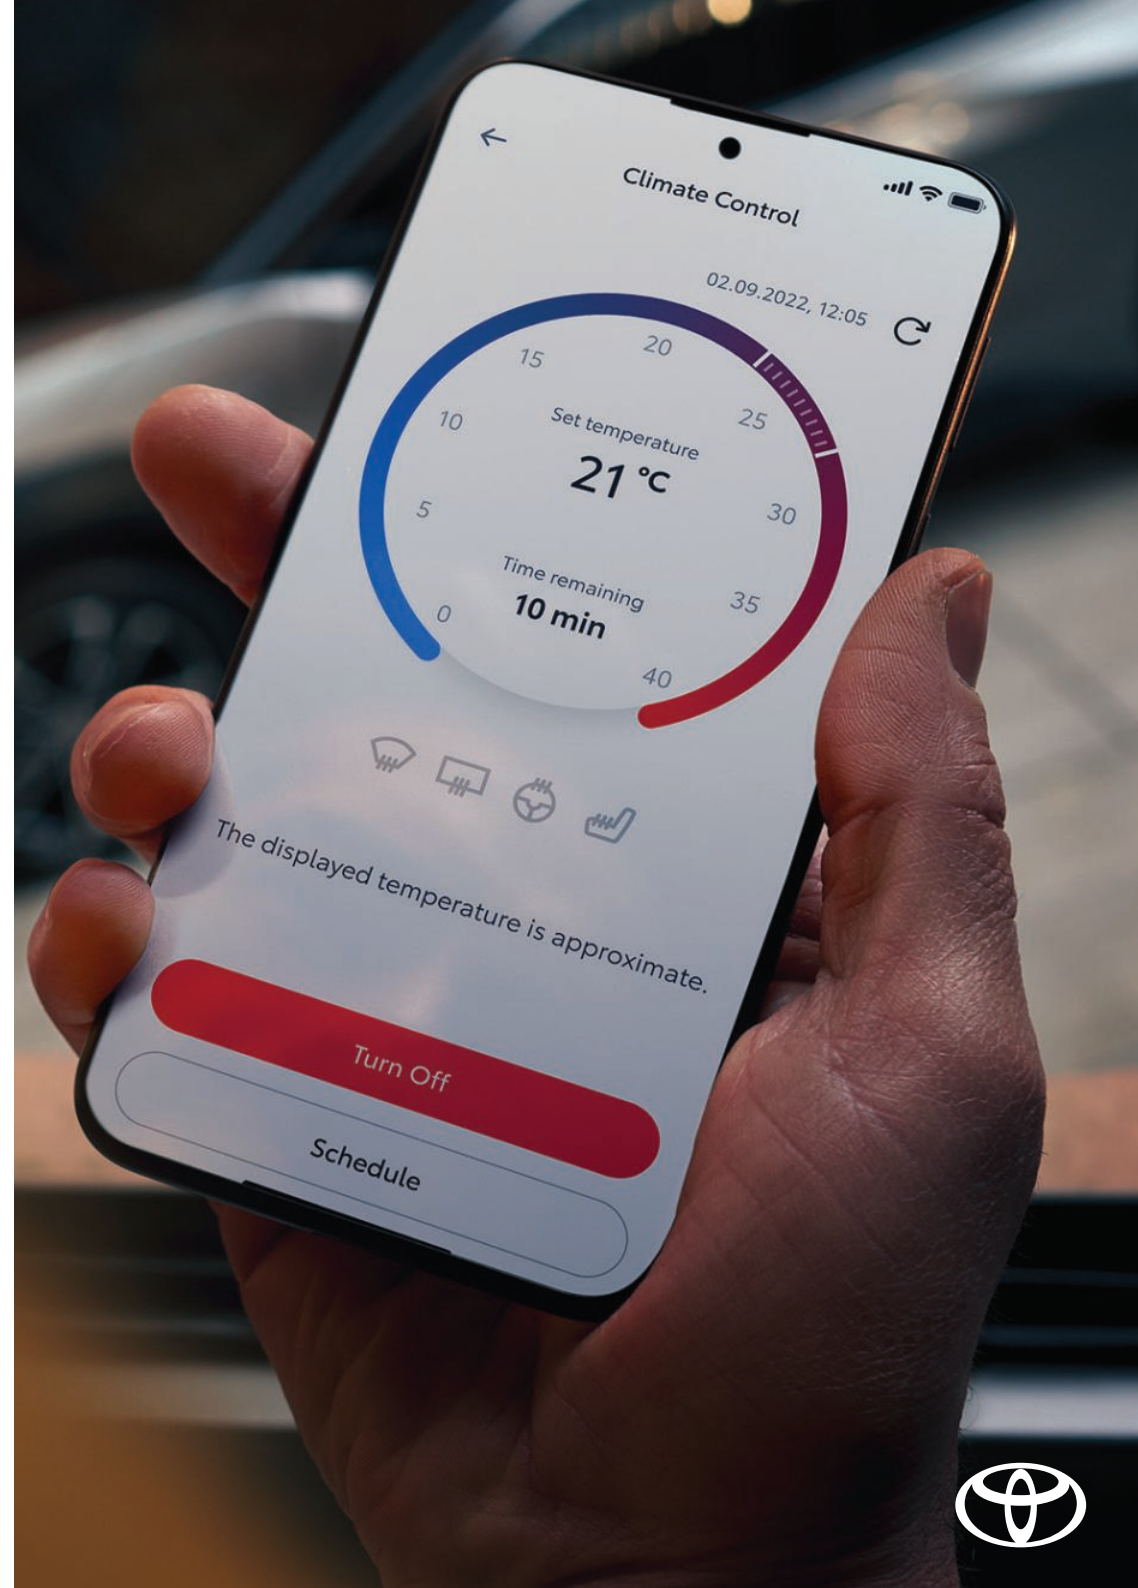

Scan the QR code to learn more about the Prius PHEV.

ALL IMAGES CONTAINED IN THIS DOCUMENT ARE FOR ILLUSTRATIVE PURPOSES ONLY.
LOCAL SPECIFICATION MAY VARY.

PRIUS PHEV

ALWAYS ON THE GO, ALWAYS CONNECTED

The intelligent cockpit keeps everything in sync between your car and smartphone. Designed to make driving easier, the MyToyota App on your smartphone opens up a world of connectivity.

Depending on the model, check your car's battery level, schedule charging and view trip data. Schedule remote A/C to cool and heat your vehicle before driving.

Scan the QR code to learn more about the My Toyota App.